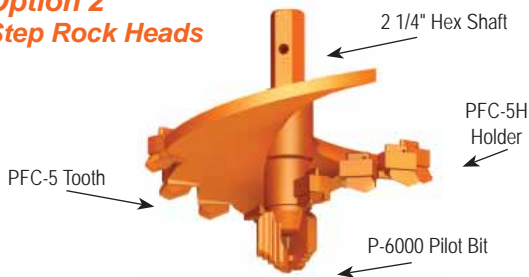

Option 2 Step Rock Heads

OPTION 2 STEP ROCK HEADS

Cut Dia. In.		Qty Teeth	Approx. Weight lbs.	kg	Part No.
10-1/2	POMDR-9	4	44	20	554680
11-1/2	POMDR-10	4	47	21	554687
13-1/2	POMDR-12	4	62	28	554681
15-1/2	POMDR-14	4	70	32	554688
17-1/2	POMDR-16	6	90	41	554682
19-1/2	POMDR-18	8	133	60	554683
21-1/2	POMDR-20	8	160	73	554684
25-1/2	POMDR-24	12	217	98	554685
31-1/2	POMDR-30	16	325	147	554686
37-1/2	POMDR-36	18	457	207	554689