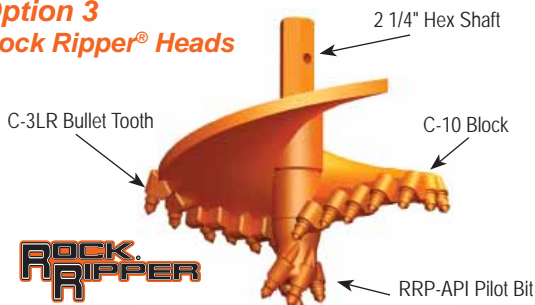

Option 3 Rock Ripper® Heads

OPTION 3 ROCK RIPPER® HEADS

Cut Dia. In.		Qty Teeth	Approx. Weight lbs.	Part No.
10-1/2	POMRR-9	48	22	133607
13-1/2	POMRR-12	68	31	133608
17-1/2	POMRR-16	100	45	133609
19-1/2	POMRR-18	118	53	133610
21-1/2	POMRR-20	143	65	133611
25-1/2	POMRR-24	188	85	133612
31-1/2	POMRR-30	276	125	133613

500 E. Highway 10, Laurens, IA 50554 - 800.599.0211
email: pengosales@paladinbrands.com www.pengoattachments.com