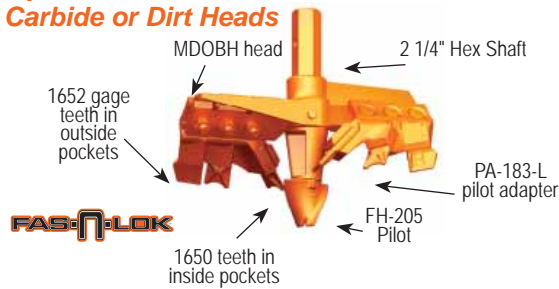

Option 1 Carbide or Dirt Heads