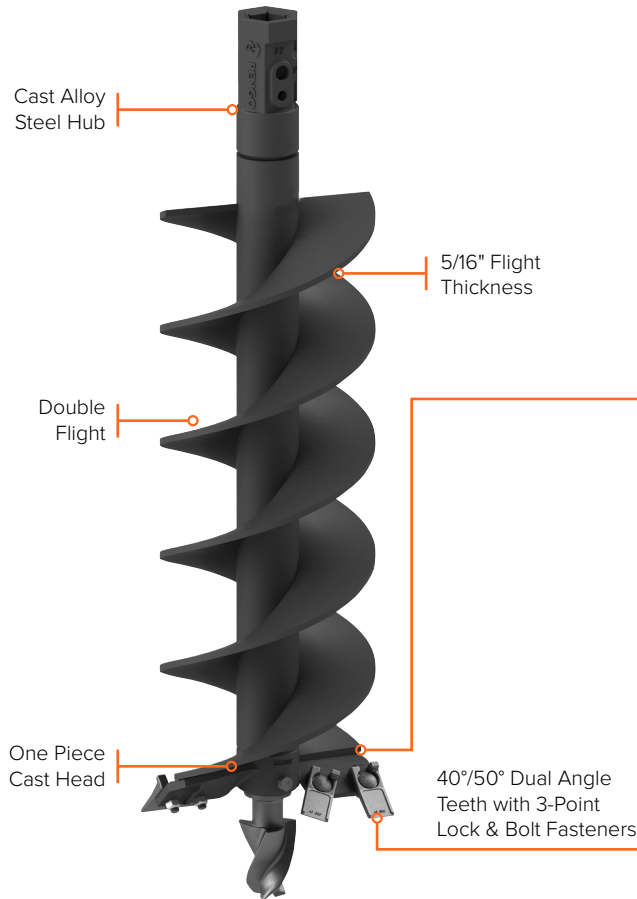

AGGRESSOR[®] AUGER

FOR MINI EXCAVATORS, SKID STEER LOADERS, AND BACKHOE LOADERS

Pengo[®]'s Aggressor[®] Auger is the standard in which all others are measured, a professional grade tool designed for daily and constant use. The patented Tri-Flow pilot provides unmatched auger stability as well as up to 50% longer wear over conventional pilot bits. Double flight technology provides maximum spoil removal and the 5/16" flight thickness provides the long term durability demanded for daily use.

AGGRESSOR® AUGER

FOR MINI EXCAVATORS, SKID STEER LOADERS, AND BACKHOE LOADERS

FEATURES

Pengo's patented BoRH® (Bolt on Rock Head) provides the ultimate solution for all your drilling applications. Designed to convert a standard Aggressor® dirt auger into a rock auger, the BoRH eliminates the need for an additional and dedicated rock auger.

SPECIFICATIONS

2" HEX - 36", 49", & 51" OAL

| ITEM | DIA | NO. TEETH | LBS | PN |
|----------|-----|-----------|-----|-----------|
| 6-AR-36 | 6" | 2 | 39 | 236011 |
| 9-AR-36 | 9" | 4 | 55 | 236012 |
| 12-AR-36 | 12" | 4 | 68 | 236013 |
| 15-AR-36 | 15" | 5 | 73 | 236014 |
| 18-AR-36 | 18" | 6 | 70 | 236015 |
| 6-AR-49 | 6" | 2 | 54 | PNG104152 |
| 9-AR-49 | 9" | 4 | 78 | PNG104153 |
| 12-AR-51 | 12" | 4 | 114 | PNG104154 |
| 15-AR-51 | 15" | 5 | 117 | PNG104155 |
| 18-AR-51 | 18" | 6 | 145 | PNG104156 |
| 24-AR-51 | 24" | 8 | 210 | PNG104157 |
| 30-AR-51 | 30" | 10 | 225 | PNG104158 |
| 36-AR-51 | 36" | 12 | 295 | PNG104159 |