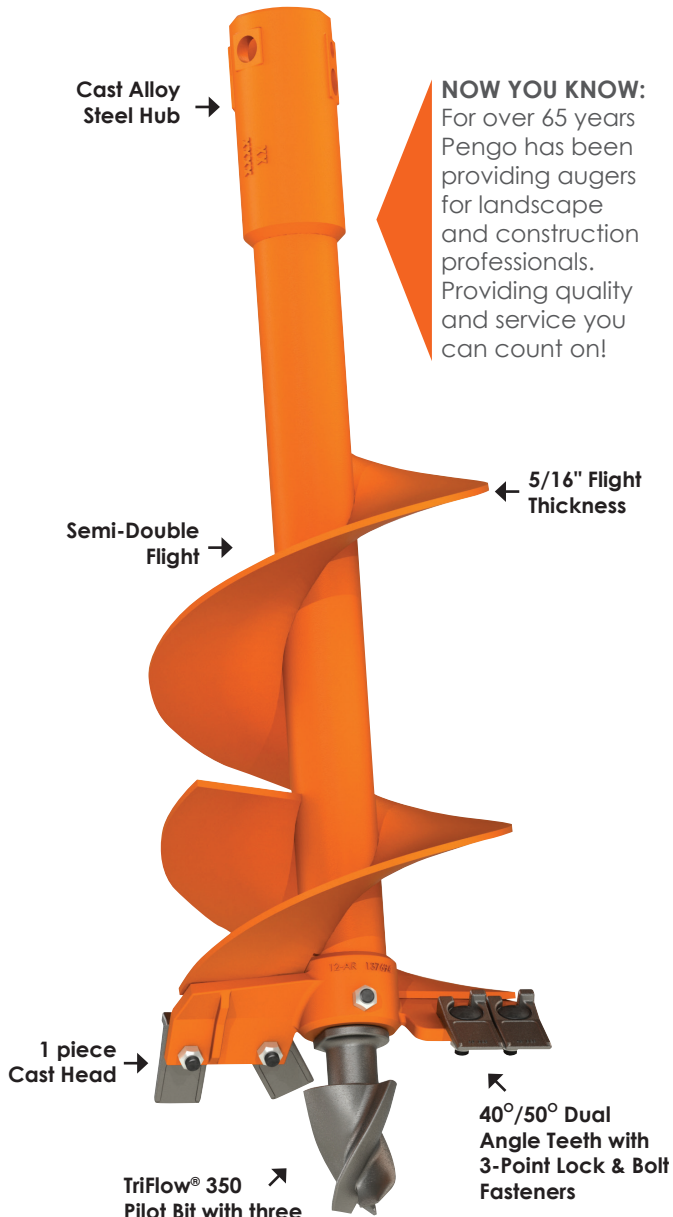

LANDSCAPE AGGRESSOR[®] AUGER

42" and 48" OAL

NOW YOU KNOW:
For over 65 years Pengo has been providing augers for landscape and construction professionals. Providing quality and service you can count on!

CONNECTIONS

- ROUND 2" 2 9/16"
- HEX 2"
- SQUARE 2"

AUGER DIAMETERS

- 6" 9" 12" 15" 18" 24" 30" 36"

CUT DIAMETER

Cut diameter is 1 1/2" larger than auger diameter.

DRILLING SOIL CONDITIONS:

Pengo's Landscape Aggressor[®] is the perfect tool for landscaping applications or where smaller prime movers are required. Shorten flight bodies offers substantial weight reduction and performance is enhanced with our double entry flight design. Paired with our TriFlow[®] 350 pilot, providing three drill points for longer wear, the Landscape Aggressor[®] provides big performance in a small package.